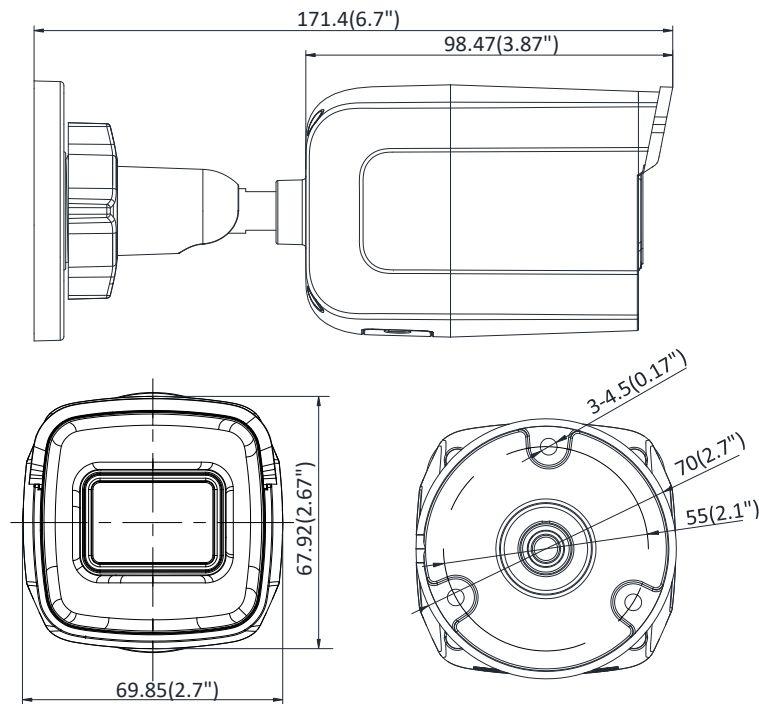

DS-2CD2085G1-I 8 MP IR Fixed Bullet Network Camera

Key Features

- Up to 8 megapixel high resolution
- Max. 3840 × 2160 @20fps
- 2.8 mm/4 mm/6 mm fixed lens, optional
- H.265, H.265+, H.264+, H.264
- 120dB WDR
- Powered by Darkfighter
- 12 VDC & PoE (802.3af, class 3)
- IR range: Up to 30 m
- Support on-board storage, up to 128 GB
- IP67, IK10
- BLC/3D DNR/ROI/HLC
- Color: 0.008 Lux @ (F1.2, AGC ON), 0.014 Lux @ (F1.6, AGC ON)

General Function	One-key reset, anti-flicker, three streams, heartbeat, mirror, password protection, privacy mask, watermark, IP address filter
Firmware Version	V5.5.80
API	ONVIF (PROFILE S, PROFILE G), ISAPI
Simultaneous Live View	Up to 6 channels
User/Host	Up to 32 users 3 levels: Administrator, Operator and User
Client	iVMS-4200, Hik-Connect, iVMS-5200, iVMS-4500
Web Browser	Plug-in required live view: IE8+, Chrome 41.0-44, Firefox 30.0-51, Safari 8.0-11 Plug-in free live view: Chrome 45.0+, Firefox 52.0+
Interface	
Communication Interface	1 RJ45 10M/100M self-adaptive Ethernet port
On-board Storage	Built-in micro SD/SDHC/SDXC slot, up to 128 GB
Reset Button	Yes
Smart Feature-set	
Behavior Analysis	Line crossing detection, intrusion detection, unattended baggage detection, object removal detection
Exception Detection	Scene change detection
Face Detection	Yes
General	
Operating Conditions	-30 °C to +60 °C (-22 °F to +140 °F), humidity 95% or less (non-condensing)
Power Supply	12 VDC ± 25%, 5.5 mm coaxial power plug PoE (802.3af, class 3)
Power Consumption	12 VDC, 0.5 A, max: 6 W PoE: (802.3af, 36 VDC to 57 VDC), 0.2 A to 0.1 A, max: 7.5 W
IR Range	Up to 30 m
Wavelength	850 nm
Protection Level	IP67, IK10
Material	Front cover: metal, back cover: metal, sun shield: plastic
Dimensions	Camera: 70 × 68 × 171 mm (2.8" × 2.7" × 6.7")
Weight	Camera: 400 g (0.9 lb.) With package: 700 g (1.5 lb.)

Available Model

DS-2CD2085G1-I (2.8/4/6 mm)

Dimension

Unit: mm(inch)

Accessory

Distributed by

DS-1280ZI-XS
Junction Box

HIKVISION